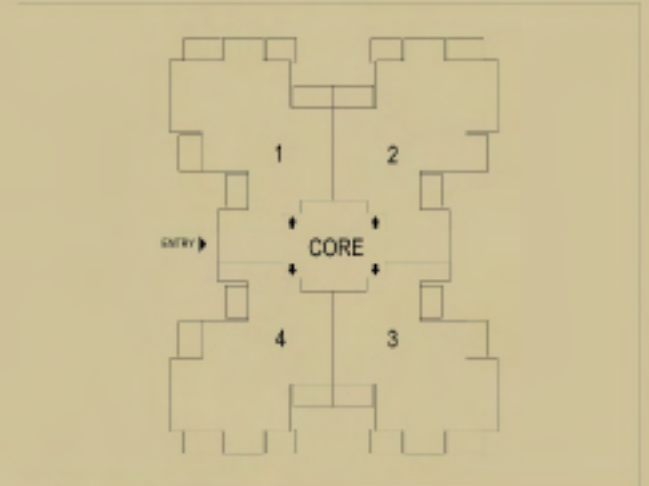

# DLF The Primus Gurgaon Floor Plans, 3BHK 2086

**TYPICAL FLOOR PLAN  
TOWER-D**

3 BEDROOM UNIT + S.Room  
SALES AREA 2086 SFT

NOTE: TENTATIVE FLOOR PLAN AND AREAS