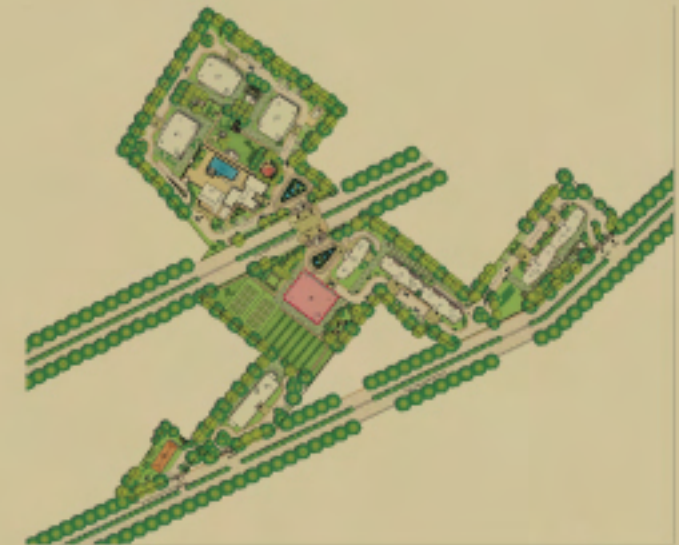

# DLF The Primus Gurgaon Floor Plans, 3BHK 2086

**TYPICAL FLOOR PLAN  
TOWER-D**

3 BEDROOM UNIT + S.Room  
SALES AREA 2086 SFT

NOTE: TENTATIVE FLOOR PLAN AND AREAS